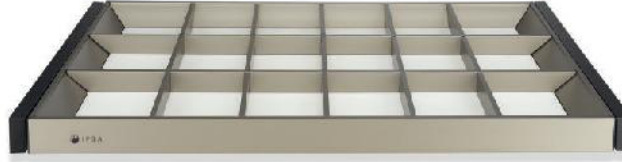

## WARDROBE ACCESSORIES

**Garnishry Box  
with Separator**  
(Matte Gold)  
Dimension: 564x477x72 mm

Product Code	13012
Price (In Rs)	9179.00
UOM	Per Set
HSN Code	73269099

**Garnishry Box  
with Separator**  
(Matte Gold)  
Dimension: 864x477x72 mm